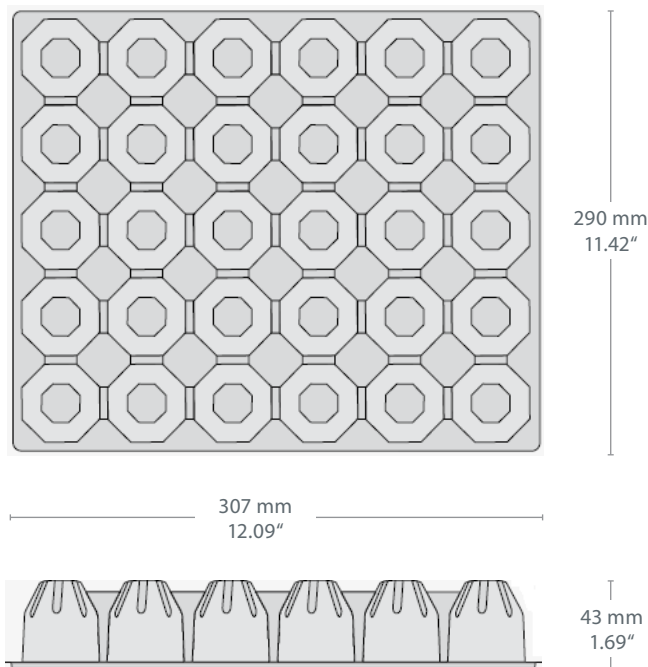

DATASHEET

BOXTOP 1x30 17-20 LBS r-PET

UNITS: 1

EGGS/UNIT: 30

MATERIAL: r-pet

PROCESSING: vacuum formed

CALIBER:

certified according to BRC/IoP Global Standard-Packaging

BOX DIMENSIONS

670 x 300 x 318 mm (L x W x H)	
26.38" x 11.81" x 12.52" (L x W x H)	
Net Weight (kg)	15.88
Box Weight (kg)	0.75
Gross Weight (kg)	16.63
Volume Box (m ³)	0.064

LAYER STRUCTURE

8 Boxes/Layer

TRUCK LOADING

Pieces/Box	400
Pieces/Pallet	25600
Pallets/Truck	20
Pieces/Truck	512000

CONTAINER LOADING

20"	455 Boxes
40" HC	1096 Boxes

STORAGE

Pallet Dimensions (mm) 1340 x 1200 x 2674
 Pallet Dimensions (inches) 52.76" x 47.24" x 105.28"
 max. 1 year

no pallet on top of the other

max. +40°C
 min. +10°C

Do NOT expose
 to sunlight

PACK DIMENSIONS

OVOTHERM International Handels GmbH
 Ricoweg 28, 2351 Wiener Neudorf, Austria / Europe
 phone +43 2236 61928 0, fax +43 2236 62741
 email office@ovotherm.com, email sales@ovotherm.com